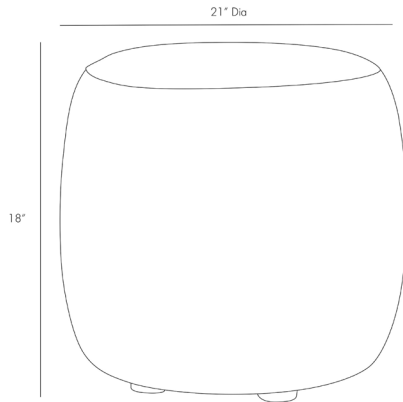

ARTERIOS

OWEN OTTOMAN

2328

H: 18 IN, Dia: 21.00 IN
Brown and White Hide
Contract Suitable As Is

This overstuffed hide stool is soft to the touch and a plush place to rest your feet. Swatches of hide ranging in tones from deep mocha to an auburn caramel dapple the surface in natural grain and texture. Each one, no matter the tones, has a beautiful finish, carefully upholstered with an almost hidden interior stitch. The drum structure rests on disk feet wrapped in top grain leather. Hide tones, patterns and textures will vary.

APPEARANCE

Material	Hide
Finish Will Vary	true
Top Coat/Sealant	false

DIMENSIONS

Foot Print	Dia: 18.00 IN
Yardage To Reupholster	4.5

SHIPPING

Product Weight	21.5 LBS
Gross Weight 1	31.75 LBS
Shipping Box 1	H: 23 IN, L: 23 IN, W: 23 IN

ADDITIONAL INFO

Fabric Composition	100% Leather
Fabric Double Rub Count	N/A
Fabric Compliancy	NFPA-260, TB117-2013

CONTRACT

Contract Suitable	true
Contract Textile Suitability	Low Traffic/Private Spaces
Swatch Number	T28SW, T288X8